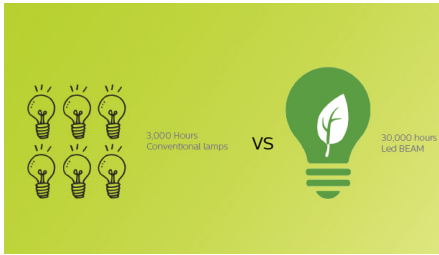

## Advanced LED Light Source

The powerful LED light source displays rich, vivid colors and will last up to 30,000 hours. You won't need to replace it, it lasts 20 years if used 4h per day! In addition, the power consumption is far lower than a regular lamp based projector: a bigger screen, an immersive experience with an eco friendly device!