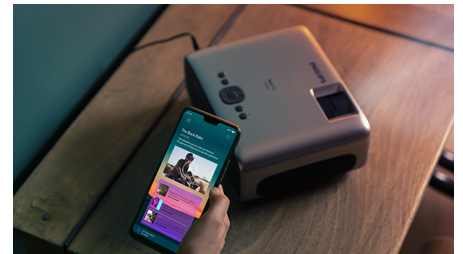

TV shows streaming

Stream any TV shows or movies via Wi-Fi from your smart devices.