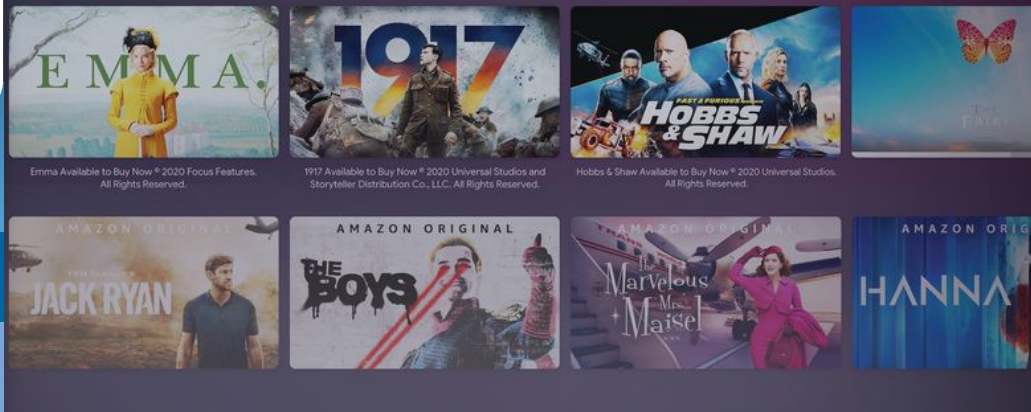

PHILIPS

Home projector

NeoPix Ultra 2+

True FULL HD 1080p

Android TV experience

Ultra connected

Remarkably compact

NPX645