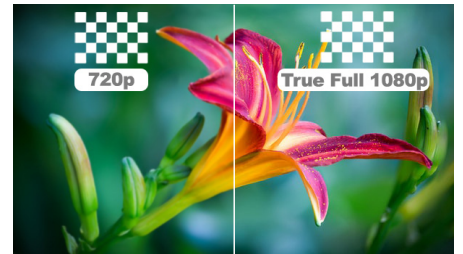

True Full HD 1080p resolution

Get a captivating experience in True Full HD 1080p! Pictures and colors remain lifelike with outstanding full high definition sharpness for text.