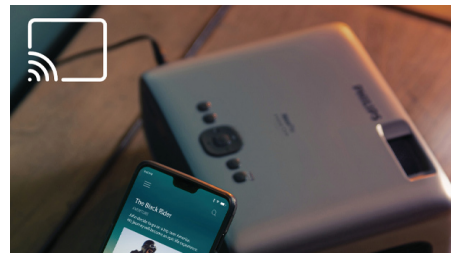

Easy to use Media Player

Pop your essentials in your hand with the integrated Media Player: Browse, watch all of your videos, listen to your music or share your latest holiday pictures from your USB sticks, hard drives, and even MicroSD cards.

HDMI, USB and more

Connect all your favorite devices via HDMI (like smartphone, tablet, laptop, gaming console), and play all your videos, pictures, and audio files from a USB thanks to the built-in multimedia player. Access to unlimited content by connecting to any smart gaming consoles or TV boxes like Fire Stick or Apple TV (dongles can be connected to the HDMI and USB port for power). There is also a 2x HDMI, USB and Jack 3.5 to connect external speakers.

True HD 720p

The NeoPix Prime One delivers a True HD 720p to watch all your favorite movies, TV shows, and play games on a 80â€ projector. The short throw engine helps to reduce the projection distance to get an even bigger picture when it's only 2 meters away from the wall. Have a ceiling mount too? No worries, the Prime One has a tripod screw to fix it wherever you need. Additionally, you can connect the NeoPix to your Nintendo Switch, Playstation 5 or any console to get 80" of gaming action thanks to the low 5ms input lag and 60Hz refresh rate.

Wireless Screen Mirroring

Stream your internal content like pictures, videos, websites or Youtube wirelessly thanks to the Wi-Fi Screen Mirroring function from all your iOS, Android, Windows or MacOS devices. Want to share you pics or play your favorite games on a big picture? Just connect your smartphones in a seconds via Wi-Fi.