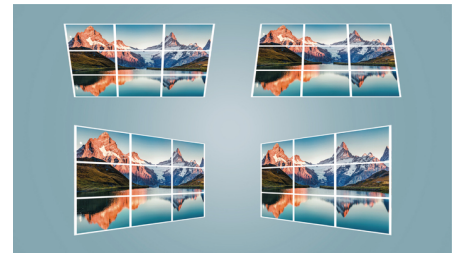

Supercharged Image

Place the projector wherever you wish! Auto keystone and 4 corner correction help to eliminate crooked and distorted images for a perfectly proportioned picture even if the device is not straight in front of the wall. It also gives users an optimal image from virtually any angle and eliminates many of the hassles of an optimal set-up. Big space, small wall? No worries! The digital zoom can maximize the image size even if your projector is far away from the wall. Thanks to the 1.2 throw ratio, small spaces get a bigger picture. Max TV requires as little as 3.2m to project stunning 120" picture