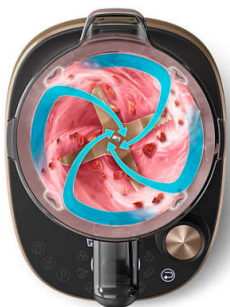

## Flip & Juice™ Technology

New Philips Flip & Juice Blender is our first high speed blender with juicing module. Thanks to revolutionary jar design and integrated filter, you get your drink with a texture adjusted to your family's preferences. From perfectly silky smoothies to clear or pulpy juices, our most advanced blender offers the widest variety. It combines blending and juicing in one solution, saves space in your kitchen.

## ProBlend Ultra Technology

ProBlend Ultra technology combines 3 features custom-designed to work perfectly together for ultimate variety of taste and texture just as you like it every time.

## ProBlend Ultra jar

ProBlend Ultra jar is designed with one-of-a-kind ribs to continuously guide ingredients back into the blending flow, so that all ingredients are back in the blade area for optimal blending results