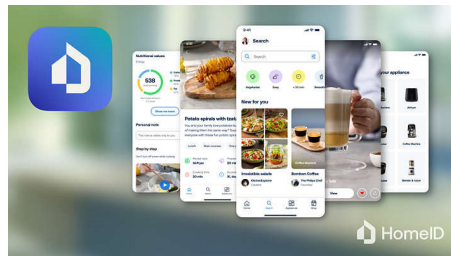

## HomeID app

Download the HomeID app and discover hundreds of recipes for your new blender, including fresh ideas for drinks, snacks, desserts, or even whole meals. Making healthy

food choices has never tasted so good, with simple but flavourful twists on all kinds of family favourites. From healthier chocolate desserts to nutritious main courses, HomeID has recipes you'll love.

## Quick select programs

Quick select programs on digital display are defined with time and speed setting so that your favorite recipes are at your fingertips. They include; clear juice, pulpy juice, smoothie, nut-butter, dessert, soup, sauce as well as ice-crushing and cleaning functions.