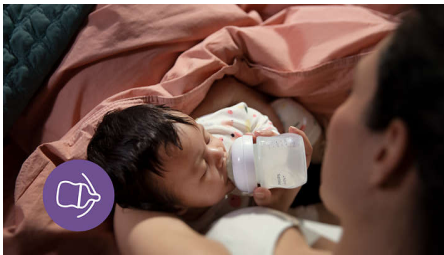

Easy to combine breast and bottle feeding

- Natural latch on with the breast-shaped teat
- Teat releases milk when baby actively drinks

Other benefits

- Choose the right teat flow for your baby
- No-drip teat design prevents spills and lost milk
- Compatible across the Philips Avent range
- Easy to hold even for little hands
- Simple to use, easy to clean and quick to assemble
- Natural Response Teats and Bottles are BPA free*
- Be patient as your baby adjusts

AirFree vent designed for less air ingestion

- Designed to reduce feeding issues

Highlights

Natural latch on

The wide, soft and flexible teat is designed to mimic the shape and feel of a breast, helping the baby to latch on and feed comfortably.

Natural Response Teat

The Natural Response Teat works with your baby's natural feeding rhythm, making it easy to combine breast feeding and bottle feeding. The teat has a unique opening which only releases milk when the baby actively drinks. So when they pause to swallow and breathe, the milk pauses too.

Airfree vent

The AirFree vent is designed to offer extra protection against feeding issues by preventing air from getting into your little one's tummy whilst feeding in an upright position

Find the right teat flow