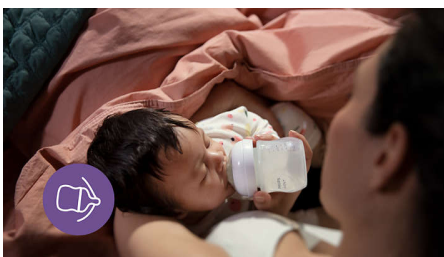

Easy to combine breast and bottle feeding

- Natural latch on with the breast-shaped teat
- Teat releases milk when baby actively drinks

Other benefits

- Choose the right teat flow for your baby
- No-drip teat design prevents spills and lost milk
- Compatible across the Philips Avent range
- Easy to hold even for little hands
- Simple to use, easy to clean and quick to assemble
- Natural Response Teats and Bottles are BPA free*
- Be patient as your baby adjusts

AirFree vent designed for less air ingestion

- Designed to reduce feeding issues

Highlights

Natural latch on

The wide, soft and flexible teat is designed to mimic the shape and feel of a breast, helping the baby to latch on and feed comfortably.

Natural Response Teat

The Natural Response Teat works with your baby's natural feeding rhythm, making it easy to combine breast feeding and bottle feeding. The teat has a unique opening which only releases milk when the baby actively drinks. So when they pause to swallow and breathe, the milk pauses too.

Airfree vent

The AirFree vent is designed to offer extra protection against feeding issues by preventing air from getting into your little one's tummy whilst feeding in an upright position

Find the right teat flow