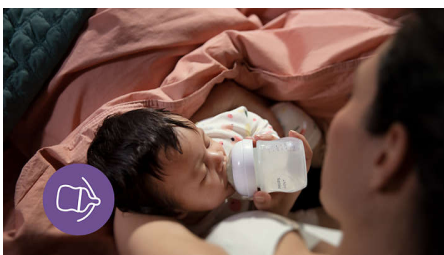

Easy to combine breast and bottle feeding

- Natural latch on with the breast-shaped teat
- Teat releases milk when baby actively drinks

Other benefits

- Choose the right teat flow for your baby
- No-drip teat design prevents spills and lost milk
- Compatible across the Philips Avent range
- Easy to hold even for little hands
- Simple to use, easy to clean and quick to assemble
- Natural Response Teats and Bottles are BPA free*
- Be patient as your baby adjusts

AirFree vent designed for less air ingestion

- Designed to reduce feeding issues

Highlights

Natural latch on

The wide, soft and flexible teat is designed to mimic the shape and feel of a breast, helping the baby to latch on and feed comfortably.

Natural Response Teat

The Natural Response Teat works with your baby's natural feeding rhythm, making it easy to combine breast feeding and bottle feeding. The teat has a unique opening which only releases milk when the baby actively drinks. So when they pause to swallow and breathe, the milk pauses too.

Airfree vent

The AirFree vent is designed to offer extra protection against feeding issues by preventing air from getting into your little one's tummy whilst feeding in an upright position

Find the right teat flow