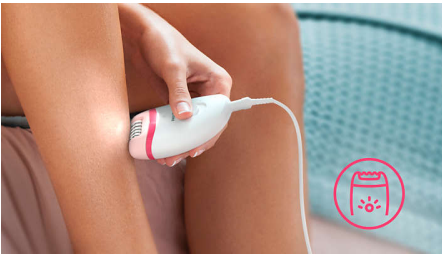

Accessories

- Includes massage cap
- Travel pouch
- Sensitive cap to remove unwanted hairs

Easy and effortless usage

- 2 speed settings to grab thinner and thicker hairs
- Profiled, ergonomic grip for comfortable handling
- Unique built-in light for greater visibility of fine hairs
- Washable epilation head for extra hygiene and easy cleaning

Thorough results

- Efficient epilation system pulls out the hairs from the root

Highlights

Efficient epilation system

Efficient epilation system leaves your skin smooth and stubble free for weeks

Ergonomic grip

The rounded shape fits perfectly in your hand for comfortable hair removal. It looks great too!

Sensitive area cap

For more gentleness in different body areas it includes a delicate area cap to easily remove unwanted hairs from underarm and bikini.

Opti-light

Unique built-in light ensures less hairs are missed for a more effective epilation.

Washable epilation head

This epilator has a washable epilation head. The head can be detached and cleaned under running water for better hygiene