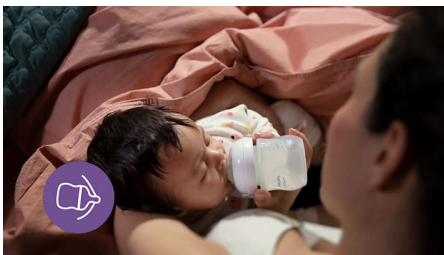

### AirFree vent designed for less air ingestion

- Designed to reduce feeding issues

## Natural latch on

The wide, soft and flexible teat is designed to mimic the shape and feel of a breast, helping the baby to latch on and feed comfortably.

## Natural Response Teat

The Natural Response Teat works with your baby's natural feeding rhythm, making it easy to combine breast feeding and bottle feeding. The teat has a unique opening which only releases milk when the baby actively drinks. So when they pause to swallow and breathe, the milk pauses too.