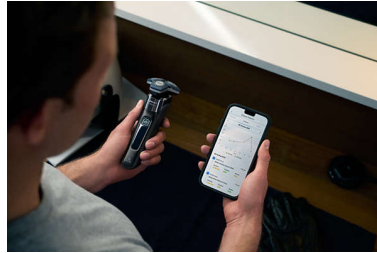

Personalisation via app

Perfect your shave by pairing your shaver with the Philips GroomTribe app. Shave by shave, track the progress of your skin, personalise your shave and master your technique for a shave that's as close as it is kind to skin.