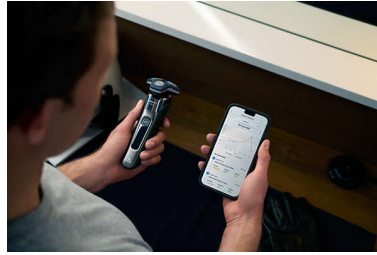

Personalisation via app

Perfect your shave by pairing your shaver with the Philips GroomTribe app. Shave by shave, track the progress of your skin, personalise your shave and master your technique for a shave that's as close as it is kind to skin.