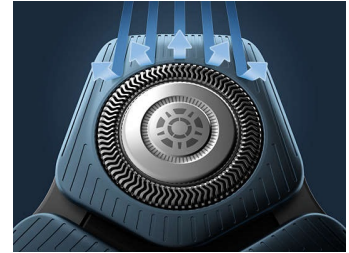

Hair-Guide Precision heads

The new shape of the shaving heads is engineered for precision. The surface is enhanced with hair guiding channels, designed to move hair into an effective cutting position.