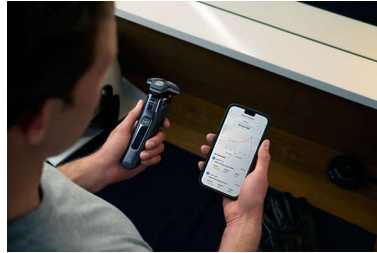

Personalisation via app

Perfect your shave by pairing your shaver with the Philips GroomTribe app. Shave by shave, track the progress of your skin, personalise your shave and master your technique for a shave that's as close as it is kind to skin.