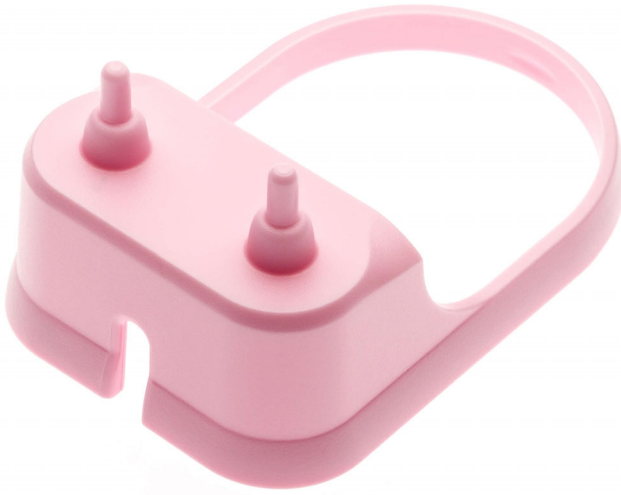

Philips HealthyWhite
Brush head holder

Pink

CP1923/01

A place to store your brush heads

Find matching products under the specifications tab

The brush head holder is designed to keep and store your brush heads

PHILIPS

Brush head holder
Pink

CP1923/01

Specifications

Replaceable parts

- fits product: HX6762/43, HX6761/03

Issue date 2022-06-13

Version: 1.1.1