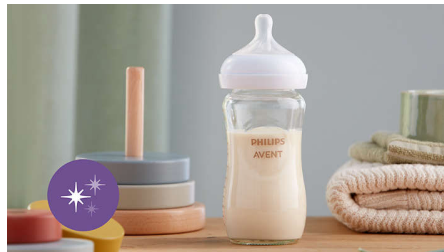

Heat resistant glass

Made of premium quality borosilicate glass, the Philips Avent glass bottle is heat and thermal shock resistant. It can therefore be safely stored in the fridge, warmed, and is also suitable for sterilization.