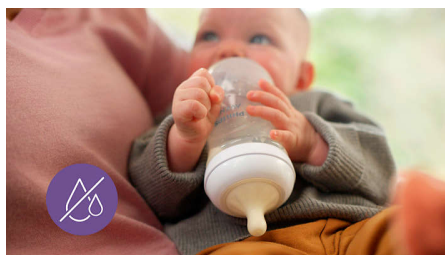

SCY964/02

Supports baby's individual drinking rhythm

A teat that works like a breast

The Natural Response Teat releases milk only when the baby actively drinks. Babies can drink, swallow and breathe using their natural rhythm, like on the breast. Making it easy to combine breast and bottle feeding.

Vents air away from your baby's tummy

- Designed to reduce colic and discomfort

Highlights

Natural Response Teat

The Natural Response Teat works with your baby's natural feeding rhythm, making it easy to combine breast feeding and bottle feeding. The teat has a unique opening which only releases milk when the baby actively drinks. So when they pause to swallow and breathe, the milk pauses too.

Natural latch on

The wide, soft and flexible teat is designed to mimic the shape and feel of a breast, helping the baby to latch on and feed comfortably.

Anti-colic valve

Anti-colic valve is designed to keep air away from baby's tummy during feeding, to help reduce colic and discomfort.

No-drip teat

The teat opening is designed to release milk only when the baby is feeding. So you can confidently avoid milk loss whether at home or on the go.

BPA-free*

The Philips Avent Natural bottles and teats are made of BPA free* material.