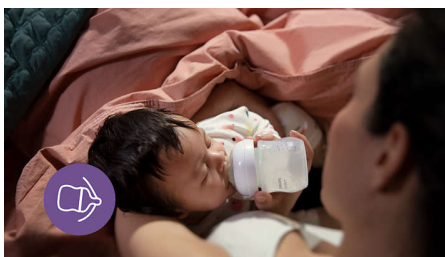

### AirFree vent designed for less air ingestion

- Designed to reduce feeding issues

## Natural latch on

The wide, soft and flexible teat is designed to mimic the shape and feel of a breast, helping the baby to latch on and feed comfortably.

## Natural Response Teat

The Natural Response Teat works with your baby's natural feeding rhythm, making it easy to combine breast feeding and bottle feeding. The teat has a unique opening which only releases milk when the baby actively drinks. So when they pause to swallow and breathe, the milk pauses too.