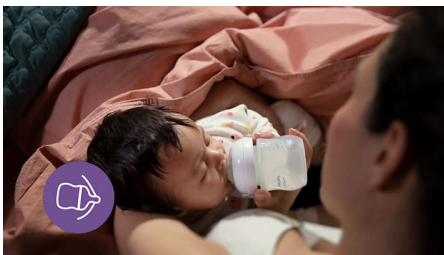

SCY670

Flows like a breast, aids in reducing feeding issues A teat that works like a breast*

Provides calm and comfortable feeds. The Natural Response Teat supports the baby's unique suck, swallow and breathe rhythm, while the AirFree vent is designed keep air away from their tummy for extra protection against colic, gas and reflux.

AirFree vent designed for less air ingestion

- Designed to reduce feeding issues

Highlights

Natural latch on

The wide, soft and flexible teat is designed to mimic the shape and feel of a breast, helping the baby to latch on and feed comfortably.

Natural Response Teat

The Natural Response Teat works with your baby's natural feeding rhythm, making it easy to combine breast feeding and bottle feeding. The teat has a unique opening which only releases milk when the baby actively drinks. So when they pause to swallow and breathe, the milk pauses too.

Airfree vent

The AirFree vent is designed to offer extra protection against feeding issues by preventing air from getting into your little one's tummy whilst feeding in an upright position

Find the right teat flow