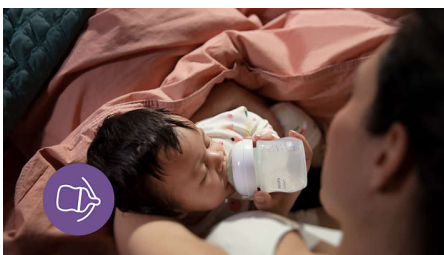

### AirFree vent designed for less air ingestion

- Designed to reduce feeding issues

## Natural latch on

The wide, soft and flexible teat is designed to mimic the shape and feel of a breast, helping the baby to latch on and feed comfortably.

## Natural Response Teat

The Natural Response Teat works with your baby's natural feeding rhythm, making it easy to combine breast feeding and bottle feeding. The teat has a unique opening which only releases milk when the baby actively drinks. So when they pause to swallow and breathe, the milk pauses too.