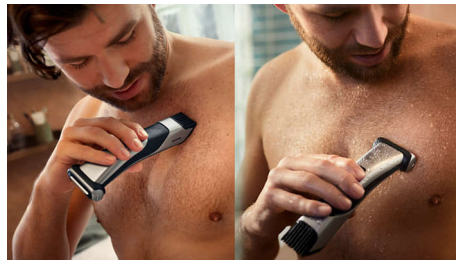

Dual step shaving

The men's body groomer designed to capture short, long and thick hair in a single stroke. The dual step shaving first trims longer hairs, which are shaved by the foil for a closer result.