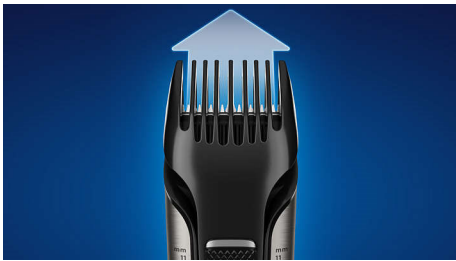

## Double grooming heads

Now you can confidently trim and shave everywhere below the neck with just one tool. Use the Philips Bodygroom 7000 full body trimmer and shaver to trim with one single attachment for an even result on your back, shoulders, chest, abs, underarm, arms, groin and legs.

## Contour following 2D shaver

Thanks to the 2 directional pivoting head, this adjustable body shaver adapts to every contour of your body giving you our closest shave yet.

## Integrated, adjustable trimmer

The integrated trimmer with adjustable comb is designed to offer more power to cut even the thickest hair. Achieve a natural look or closer result thanks to a 5 length adjustable comb with trim lengths ranging from 3mm to 11mm.