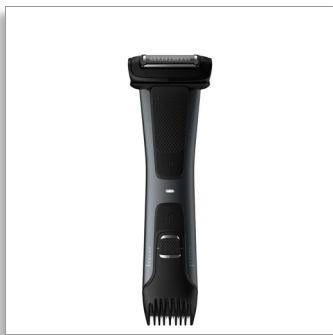

Philips Bodygroom Series  
7000  
Showerproof groin and  
body trimmer

Adjustable comb, 3-11mm  
Contour following 2D shaver  
70 min cordless use, 1h charge

BG7020/40

#### Safely and effectively trims even intimate hair

- Dual step shaving for even results on different hair
- LED light shows battery status
- Self sharpening trimmer blades for long lasting performance

#### Easy and convenient use

- Body groomer built to last with no oil required
- Ergonomic grip for added grooming control
- 70 minutes cordless use and quick 1-hour charging
- 100% Showerproof body groomer

**PHILIPS**

Showerproof groin and body trimmer  
Adjustable comb, 3-11mm Contour following 2D shaver, 70 min cordless use, 1h charge