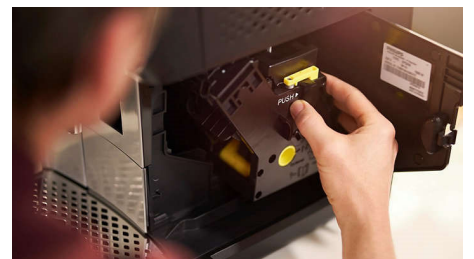

Preserve beans' aroma

The new Aroma seal protects your favorite coffee beans and makes sure they preserve their original aroma over time, while reducing the grinder noise.

Removable brew group

The brew group is the heart of every fully automatic coffee machine, and should be cleaned regularly. The removable brew group allows you to clean it thoroughly just by rinsing it under the tap.