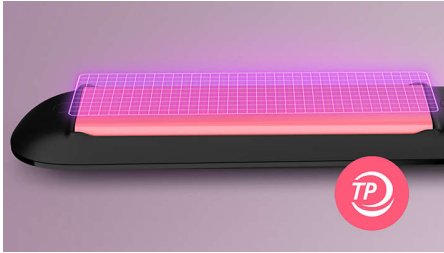

Specially designed for easy and fast styling with long Keratin-infused plates and 6 temperature settings. Care for your hair with ThermoProtect technology preventing overheating.

Ease of use

- Auto shut-off for safe usage
- Key-lock function for safe and easy storage
- Universal voltage for worldwide use
- 6 temperature settings for better control
- Fast heat-up time, ready to use in 30 sec
- 100mm long plates for fast and easy straightening

Beautifully styled hair

- Temperature range from 160°C up to 230°C

Care for your hair

- ThermoProtect technology
- Keratin ceramic plates for smooth gliding and shiny hair

Highlights

ThermoProtect technology

ThermoProtect technology distributes heat evenly across the plates, preventing overheating to protect your hair.

Keratin ceramic plates

Keratin-infused ceramic plates glide smoothly through your hair, for quick and easy styling.

100mm long plates

The longer 100mm plates enable better contact with the hair to help you achieve perfect straightening results easier and in less time.

Fast heat-up time

The straightener has a fast heat-up time, being ready to use in 30 seconds.