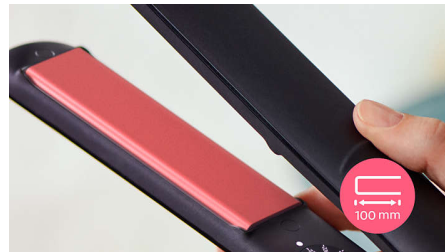

ThermoProtect technology distributes heat evenly across the plates, preventing overheating to protect your hair.

Keratin ceramic plates

Keratin-infused ceramic plates glide smoothly through your hair, for quick and easy styling.

100mm long plates

The longer 100mm plates enable better contact with the hair to help you achieve perfect straightening results easier and in less time.

Fast heat-up time

The straightener has a fast heat-up time, being ready to use in 30 seconds.