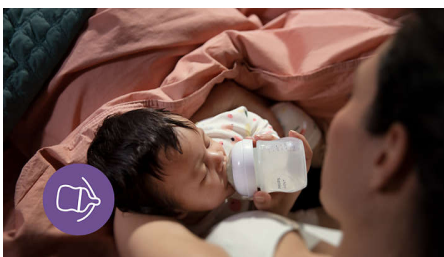

### AirFree vent designed for less air ingestion

- Designed to reduce feeding issues

## Natural latch on

The wide, soft and flexible teat is designed to mimic the shape and feel of a breast, helping the baby to latch on and feed comfortably.

## Natural Response Teat

The Natural Response Teat works with your baby's natural feeding rhythm, making it easy to combine breast feeding and bottle feeding. The teat has a unique opening which only releases milk when the baby actively drinks. So when they pause to swallow and breathe, the milk pauses too.