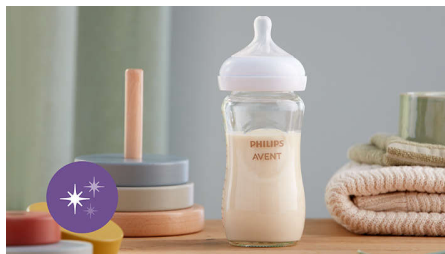

Heat resistant glass

Made of premium quality borosilicate glass, the Philips Avent glass bottle is heat and thermal shock resistant. It can therefore be safely stored in the fridge, warmed, and is also suitable for sterilization.