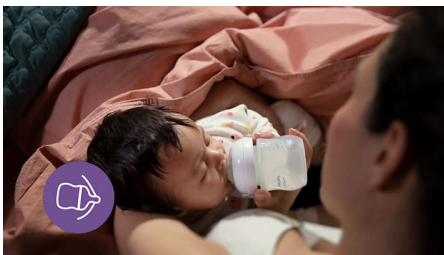

SCY673/01

Flows like a breast, aids to reduce feeding issues A teat that works like a breast*

Provides calm, comfortable feeds. The Natural Response Teat supports the baby's unique suck, swallow and breathe rhythm, while the AirFree vent is designed keep air away from their tummy for extra protection against colic, gas and reflux.

AirFree vent designed for less air ingestion

- Designed to reduce feeding issues

Highlights

Natural latch on

The wide, soft and flexible teat is designed to mimic the shape and feel of a breast, helping the baby to latch on and feed comfortably.

Natural Response Teat

The Natural Response Teat works with your baby's natural feeding rhythm, making it easy to combine breast feeding and bottle feeding. The teat has a unique opening which only releases milk when the baby actively drinks. So when they pause to swallow and breathe, the milk pauses too.

Airfree vent

The AirFree vent is designed to offer extra protection against feeding issues by preventing air from getting into your little one's tummy whilst feeding in an upright position

Find the right teat flow