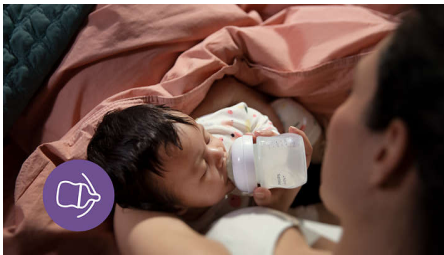

SCY670/02

Flows like a breast, aids to reduce feeding issues A teat that works like a breast*

Provides calm, comfortable feeds. The Natural Response Teat supports the baby's unique suck, swallow and breathe rhythm, while the AirFree vent is designed keep air away from their tummy for extra protection against colic, gas and reflux.

AirFree vent designed for less air ingestion

- Designed to reduce feeding issues

Highlights

Natural latch on

The wide, soft and flexible teat is designed to mimic the shape and feel of a breast, helping the baby to latch on and feed comfortably.

Natural Response Teat

The Natural Response Teat works with your baby's natural feeding rhythm, making it easy to combine breast feeding and bottle feeding. The teat has a unique opening which only releases milk when the baby actively drinks. So when they pause to swallow and breathe, the milk pauses too.

Airfree vent

The AirFree vent is designed to offer extra protection against feeding issues by preventing air from getting into your little one's tummy whilst feeding in an upright position

Find the right teat flow