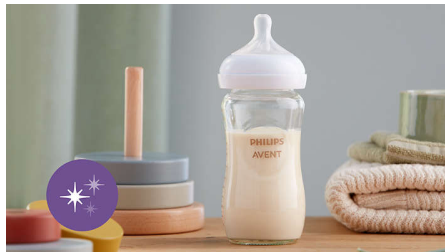

Heat resistant glass

Made of premium quality borosilicate glass, the Philips Avent glass bottle is heat and thermal shock resistant. It can therefore be safely stored in the fridge, warmed, and is also suitable for sterilization.