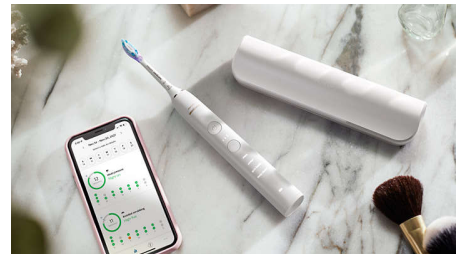

Sonicare app

The DiamondClean 9000 gives you the guidance you need to improve and maintain healthy brushing habits in between dentist checkups. Built-in smart sensors let you know when you're using too much pressure, and by connecting your brushing experience to the Sonicare app, a personalized Progress Report helps you stay on track, to see how much you've improved over time.