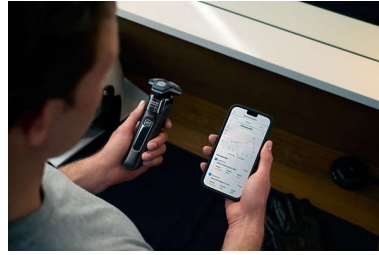

Personalization via app

Perfect your shave by pairing your shaver with the Philips GroomTribe app. Shave by shave, track the progress of your skin, personalize your shave and master your technique for a shave that's as close as it is kind to skin.