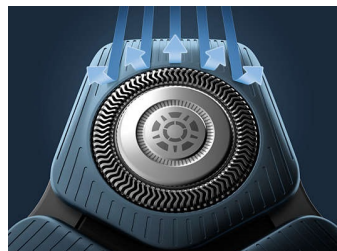

Smart Hair sensor

The intelligent facial-hair sensor reads hair density 250 times per second. The technology dynamically auto-adapts cutting power for an effortless and gentle shave.

360-D Flexing heads

Fully flexible heads turn 360° to follow your facial contours. Experience optimal skin contact for a thorough and comfortable shave.

Hair-Guide Precision heads

The new shape of the shaving heads is engineered for precision. The surface is enhanced with hair guiding channels, designed to move hair into an effective cutting position.

Complete your look using the shaver's pop-up precision trimmer. Integrated into the shaver's body, it's the perfect way to maintain a mustache and trim sideburns.

Specifications

Shaving Performance

Contour following: 360-D Flexing heads