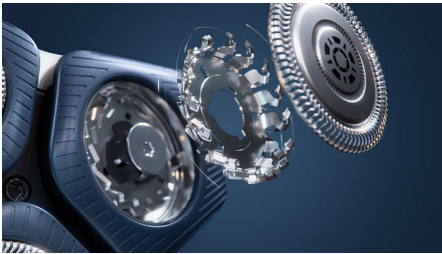

SteelPrecision blades

With up to 90,000 cutting actions per minute, the SteelPrecision blades shave close, cutting more hair per stroke*. The 45 high-performance blades are self-sharpening and made in Europe.