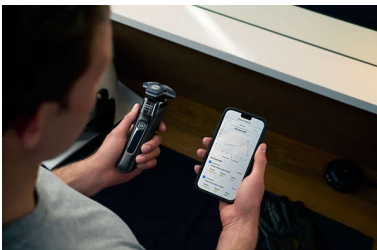

Personalization via app

Perfect your shave by pairing your shaver with the Philips GroomTribe app. Shave by shave, track the progress of your skin,

personalize your shave and master your technique for a shave that's as close as it is kind to skin.