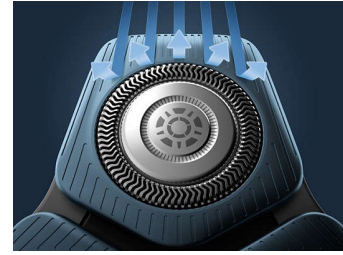

## Nano SkinGlide coating

A protective coating lies between the shaver heads and your skin. Made of up to 250,000 micro-tech beads per square cm, improves gliding on skin by up to 30%\*\*\*, to minimize irritation.

## Hair-Guide Precision heads

The new shape of the shaving heads is engineered for precision. The surface is enhanced with hair guiding channels, designed to move hair into an effective cutting position.