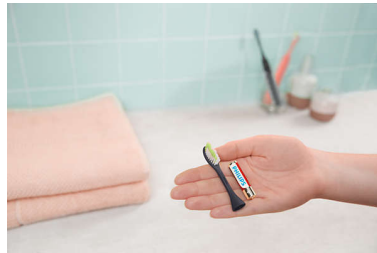

Power your brushing

The One is a powered version of your manual toothbrush. A tiny motor inside the handle transforms each of the hundreds of soft bristles into micro-vibrating mini scrubbers that help to gently clean and whiten your teeth at the touch of a button.

Thorough and gentle cleaning

Want a strong, yet gentle clean? The Ones soft bristles are arranged in a dynamic pattern that can help reach into the areas between teeth providing a thorough cleaning.

Routine made easy

Did you know it only takes 2 minutes to help you get a clean, whiter, and brighter smile? The Ones in-built smart timer buzzes every 30

seconds, encouraging you to move onto the next quadrant of your mouth. A longer buzz at 2 minutes lets you know when the job is done. Thats it!

A color for every style

Choose the color to match your style. You can mix and match the brush head with the handle and create your own color combination.

Brush for 90 days

Brush with the One for 90 days on a single AAA battery. That's three months of whiter, brighter smiling.