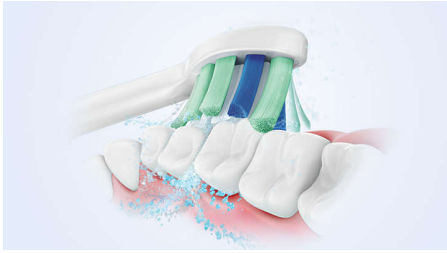

- Optimise your brushing with SmarTimer and QuadPacer

Easy transition to Sonicare

- Easy-Start to ease the transition

Protects your gums

- Built-in pressure sensor protects your teeth and gums

Provides superior clean

- Up to 3 x better plaque removal vs. a manual toothbrush*
- Our unique technology brings you a powerful yet gentle clean

Highlights

Advanced Sonicare Technology

Powerful bristle vibrations drive microbubbles deep between your teeth and along your gum line for a refreshing experience. You will get two months' worth of manual brushing in just 2 minutes.** 31,000 brush strokes per minute gently clean your teeth, break up plaque and sweep it away for an exceptional daily clean.

Removes plaque 3 x better*

The Sonicare electric toothbrush with advanced sonicare technology is clinically proven to remove plaque up to 3 X better* than a manual toothbrush. It removes plaque from your teeth and along the gum line while protecting your gums.

Protects your gums

Built-in pressure sensor automatically detects the pressure you apply, warns you and reduces the toothbrush vibrations automatically to help

protect your gums. The toothbrush will make a pulsing sound as a reminder to ease off the pressure. 7 out of 10 people found this feature helped them become better brushers.