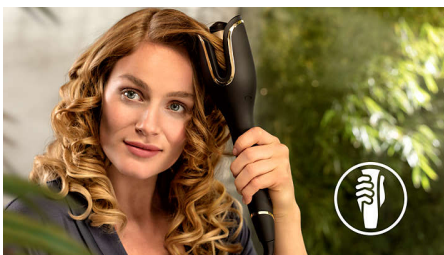

Smart curling system

Enjoy ultimate styling experience with our smart curling system. The innovative system is a great package of many upgraded features. Fabulous, lasting curls are created at a touch of a button with two auto-rotating smart curl guards. They curl every hair strand like a professional stylist all the while caring for your hair. The clever curl boost technology allows the auto curler to create lasting results at a more caring temperature setting. The device's longer barrel, easy vertical grip and open design that follows the natural flow of your hair help you style perfectly with little effort.

Longer barrel for 2x more hair

With our auto curler's 113% more curling surface*, you can now style 2x more hair in one go. Perfect curls just got easy and fast.

Vertical grip for easy use

The auto curler is held in a natural vertical position with a relaxed grip, making it effortless to create perfectly consistent curls

all around your head. The operating buttons are positioned where your grip is so that you can intuitively reach it. The curved, feminine shape of the curling chamber makes it comfortable to curl even closer to your scalp.