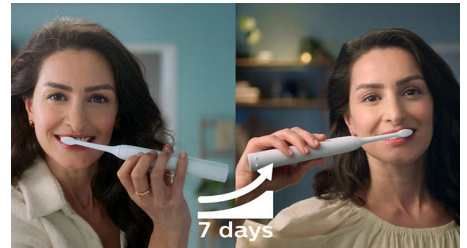

Easy-Start

Our Easy-Start program gives you the option of a gradual, gentle increase in brushing power the first 14 times you use your new toothbrush.

Goodbye adapter. Hello USB.

Power adapters may seem small, but added together, their plastics make a huge impact on the environment. By switching to USB charger in our Philips Sonicare 1000-4000 Series alone, we can use up to 189,210 kg less plastic every 4 years. That's powerful, right?