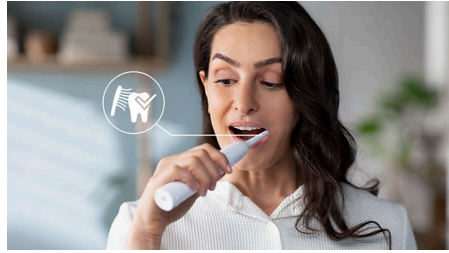

### Advanced Sonicare Technology

Powerful bristle vibrations drive microbubbles deep between your teeth and along your gum line for a refreshing experience. You will get two month's worth of manual brushing in just 2 minutes.\*\* 31000 brush strokes per minute gently clean your teeth, break up plaque, and sweep it away for an exceptional daily clean.

### Removes plaque 3x better\*

The Sonicare electric toothbrush with advanced sonicare technology is clinically proven to remove plaque up to 3X better\* than a manual toothbrush. It removes plaque from your teeth and along the gum line while protecting your gums.

### Safe and gentle to use

Sonicare toothbrush provides you with a thorough clean without being harsh on your teeth and gums. Gentle yet powerful sonic vibrations provide an exceptional clean while being gentle on your teeth and gums.