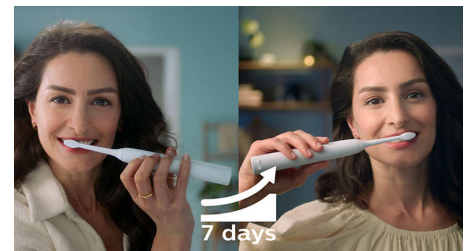

Easy-Start

Our Easy-Start program gives you the option of a gradual, gentle increase in brushing power the first 14 times you use your new toothbrush.

Goodbye adapter. Hello USB.

Power adapters may seem small, but added together, their plastics make a huge impact on the environment. By switching to USB charger in our Philips Sonicare 1000-4000 Series alone, we can use up to 189,210 kg less plastic every 4 years. That's powerful, right?