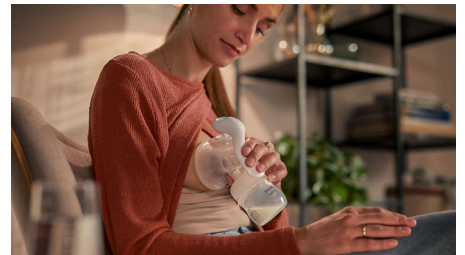

PHILIPS

AVENT

Manual Breast
Pump

Easy express

SCF430/01

Comfortable pumping, wherever you go

Natural Motion Technology, for quick milk flow

Enjoy the gentle comfort of the Philips Avent portable manual breast pump. With Natural Motion Technology, inspired by baby's own suckling action for a quick letdown. You can easily adjust rhythm and vacuum. Fits practically all nipples.

Suction and flow control

Feel free to adjust the pumping rhythm and suction to suit your needs, comfort and milk flow.

Sit comfortably

Relax and sit comfortably while you express – thanks to our design that lets you sit upright, rather than having to lean forward.