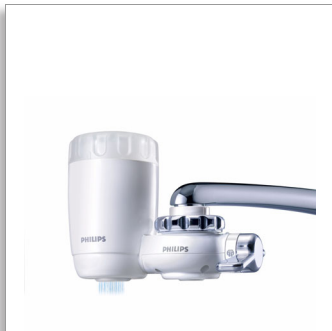

Philips  
On tap water purifier

Pure Taste

WP3861

## General specifications

- Accessories: 8 QuickFit tap-mounting adapters, PureProtect Alert
- Replacement filter cartridge: WP3961
- Water selection: filtered spray, unfiltered spray, unfiltered stream
- Water flow rate: 2 l/min
- Water flow rate: 5 °C

## Design specifications

- Color(s): white
- Product weight: 260 g
- Product dimensions (L x W x H): 65 x 143 x 106 mm
- Materials: plastic