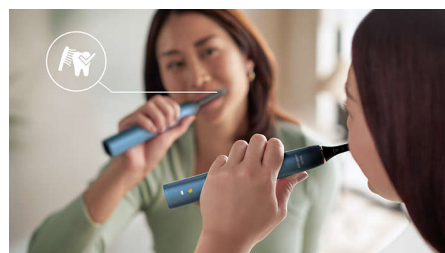

Built-in pressure sensor

You might not notice if you're brushing too hard, but your DiamondClean 9000 will. If you need to ease up, the toothbrush will make a pulsing sound. It's a heads up to let your brush head do the work.