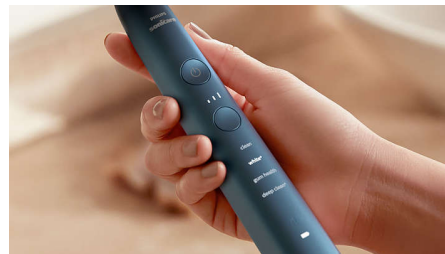

4 modes / 3 intensities

Choose from 4 brushing modes: Clean for exceptional everyday cleaning, White+ to brighten your smile, Gum Health for a gentle yet effective clean, and Deep Clean+ for an invigorating deep clean. Three intensity settings from Low to High let you boost performance or care for sensitive gums.