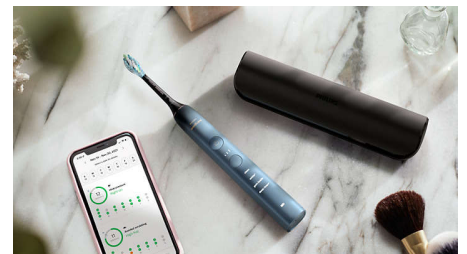

Sonicare app

The DiamondClean 9000 gives you the guidance you need to improve and maintain healthy brushing habits in between dentist checkups. Built-in smart sensors let you know when you're using too much pressure, and by connecting your brushing experience to the Sonicare app, a personalized Progress Report helps you stay on track, to see how much you've improved over time.