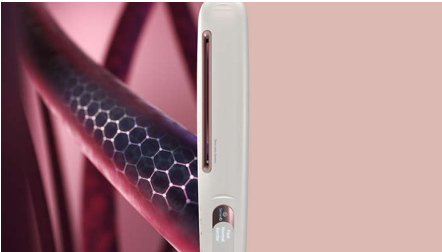

Strength

Proven to maintain up to 93% of your hair's essential strength*, the straightener with SenseIQ makes sure your hair always feels healthy on the inside while looking sleek and lustrous outside.