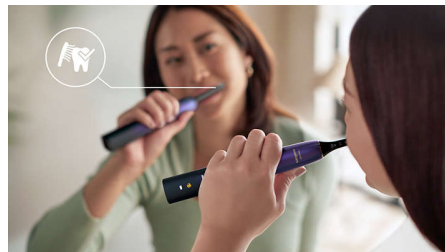

Built-in pressure sensor

You might not notice if you're brushing too hard, but your DiamondClean 9000 will. If you need to ease up, the toothbrush will make a pulsing sound. It's a heads up to let your brush head do the work.