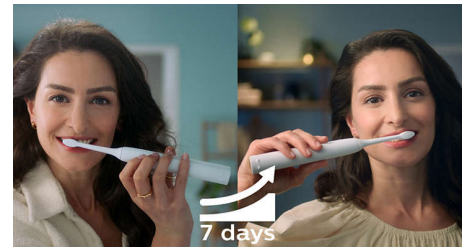

Easy-Start

Our Easy-Start program gives you the option of a gradual, gentle increase in brushing power the first 14 times you use your new toothbrush.