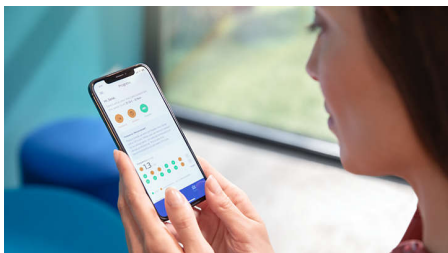

Progress Report

The DiamondClean 9000 gives you the guidance you need to improve and maintain healthy brushing habits in between dentist checkups. Built-in smart sensors let you know when you're using too much pressure, and by

connecting your brushing experience to the Sonicare app, a personalized Progress Report helps you stay on track, to see how much you've improved over time.