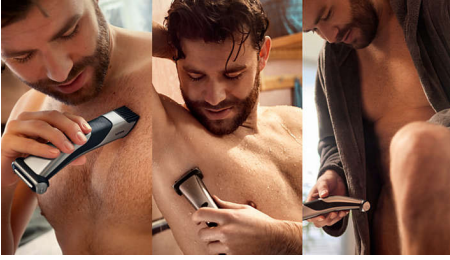

Showerproof groin and body trimmer
Adjustable comb, 3-11mm Contour following 4D shaver, 80 min cordless use, 1h charge

BG7025/13

Highlights

Double grooming heads

Now you can confidently trim and shave everywhere below the neck with just one tool. Use the Philips Bodygroom 7000 full body trimmer and shaver to trim with one single attachment for an even result on your back, shoulders, chest, abs, underarm, arms, groin and legs.