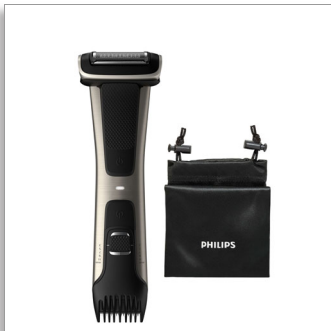

Philips Bodygroom Series  
7000  
Showerproof groin and  
body trimmer

Adjustable comb, 3-11mm  
Contour following 4D shaver  
80 min cordless use, 1h charge

BG7025/13

### 4D contour following and advanced skin protection

The Series 7000 with its unique double grooming heads and advanced safety technology let's you confidently switch between shaving & trimming. Precise results with the contour following 4D shaver and 5-length trimmer, anywhere on your body.

# PHILIPS

Showerproof groin and body trimmer  
Adjustable comb, 3-11mm Contour following 4D shaver, 80 min cordless use, 1h charge

BG7025/13

Showerproof groin and body trimmer  
Adjustable comb, 3-11mm Contour following 4D shaver, 80 min cordless use, 1h charge

BG7025/13