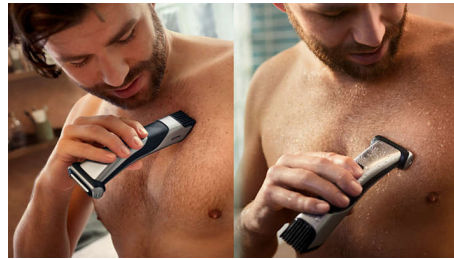

Dual step shaving

The men's body groomer designed to capture short, long and thick hair in a single stroke. The dual step shaving first trims longer hairs, which are shaved by the foil for a closer result.