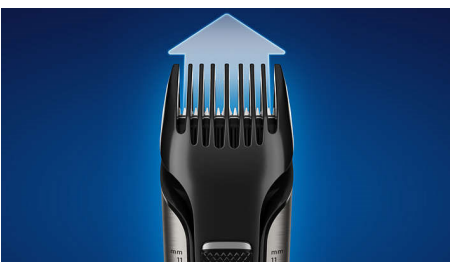

### Double grooming heads

Now you can confidently trim and shave everywhere below the neck with just one tool. Use the Philips Bodygroom 7000 full body trimmer and shaver to trim with one single attachment for an even result on your back, shoulders, chest, abs, underarm, arms, groin and legs.

### Contour following 4D shaver

Thanks to the 4 directional pivoting head, this adjustable body shaver adapts to every contour of your body giving your our closest shave yet.

### Integrated, adjustable trimmer

The integrated trimmer with adjustable comb is designed to offer more power to cut even the thickest hair. Achieve a natural look or closer result thanks to a 5 length adjustable comb with trim lengths ranging from 3mm to 11mm.