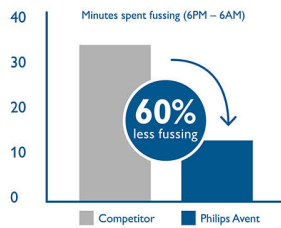

Less fussing

Philips Avent Anti-colic bottle reduces fussing. Babies fed with Philips Avent Anti-colic bottles experienced 60% less fussing at night, than babies fed with a competitor's anti-colic bottle.*