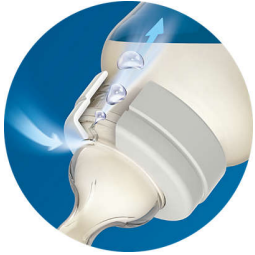

SCF565/27

Clinically proven to reduce colic and discomfort*

Designed for uninterrupted feeding

Our Classic+ bottle's Airflex venting system and textured teat is designed to minimize feeding interruptions and discomfort. With its integrated anti-colic valve, air is vented into the bottle and away from the baby's tummy.

Other benefits

- Compatible range from breastfeeding to cup
- Different teat flow rates available
- This bottle is BPA free

Clinically proven to reduce colic and discomfort*

- Anti-colic valve proven to reduce colic*
- 60% less fussing at night*
- Teat shape designed for secure latch
- Ribbed texture prevents collapse for uninterrupted feeding

Easy to use, clean and assemble

- Leak-free design
- Easy to clean and assemble with few parts
- Wide neck bottle with rounded corner for easy cleaning
- Easy to hold

Highlights

Less colic

Our anti-colic valve is designed to keep air away from your baby's tummy to reduce colic and discomfort. As your baby feeds, the valve integrated into the teat flexes to allow air into the bottle to prevent vacuum build up and vents it towards the back of the bottle. It keeps air in the bottle and away from baby's tummy to help reduce colic and discomfort.

Uninterrupted feeding

The teat shape allows secure latch and the ribbed texture helps prevent teat collapse for uninterrupted, comfortable feeding.

Secure latch

Teat shape designed for secure latch

Leak-free design