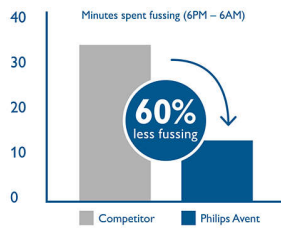

Helps settle your baby

Philips Avent Anti-colic bottle reduces fussing. Babies fed with Philips Avent Anti-colic bottles experienced 60% less fussing at night than babies fed with a competitor's anti-colic bottle.*