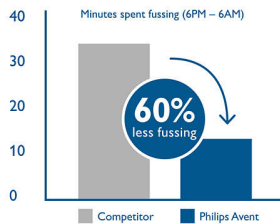

Less fussing

Philips Avent anti-colic bottle reduces fussing. Babies fed with Philips Avent anti-colic bottles experienced 60% less fussing at night, than babies fed with a leading competitor's vented bottle. *