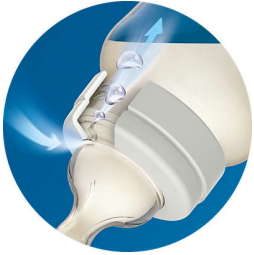

### Clinically proven to reduce colic and discomfort\*

- Anti-colic valve proven to reduce colic\*
- 60% less fussing at night\*
- Teat shape designed for secure latch
- Ribbed texture prevents collapse for uninterrupted feeding

### Easy to use, clean and assemble

- Leak-free design
- Wide neck bottle with rounded corner for easy cleaning
- Easy to clean and assemble with few parts
- Easy to hold

## Less colic

Our anti-colic valve is designed to keep air away from your baby's tummy to reduce colic and discomfort. As your baby feeds, the valve integrated into the teat flexes to allow air into the bottle to prevent vacuum build up and vents it towards the back of the bottle. It keeps air in the bottle and away from baby's tummy to help reduce colic and discomfort.