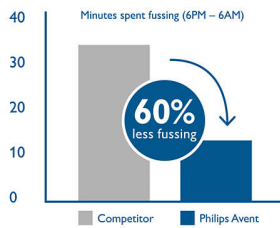

Less fussing

Philips Avent Anti-colic bottle reduces fussing. Babies fed with Philips Avent Anti-colic bottles experienced 60% less fussing at night, than babies fed with a competitor's anti-colic bottle.*