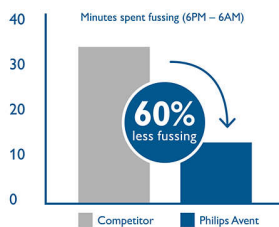

Less fussing

Philips Avent Anti-colic bottle reduces fussing. Babies fed with Philips Avent Anti-colic bottles experienced 60% less fussing at night, than babies fed with a competitor's anti-colic bottle.*