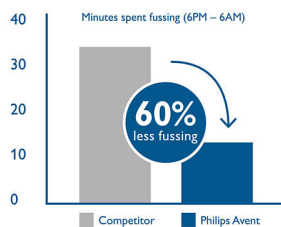

Less fussing

Philips Avent Anti-colic bottle reduces fussing. Babies fed with Philips Avent Anti-colic bottles experienced 60% less fussing at night, than babies fed with a competitor's anti-colic bottle.*